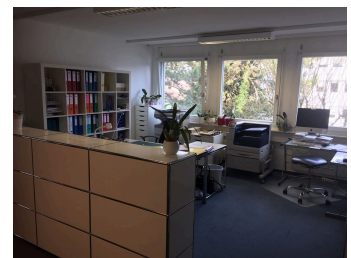

MONT-SUR-LAUSANNE -LUXURIOUS OFFICE SPACE OF APPROX. 130M2

CHF 2'149.- / month + ch.

CH-1052 Le Mont-sur-Lausanne, Chemin du Petit Flon 31

Description

Come and discover this beautiful 130m2 office space in the Petit-Flon district of Mont-sur-Lausanne.

This office is divided as follows:

- A beautiful 13m2 entrance hall with kitchenette
- A reception area of approx. 28m2
- Two closed offices of approx. 23m2 each
- A large 38m2 office space
- A server/archiving room

Situated in a quiet building, this office offers a high level of service thanks to its airy partitioned spaces and large bay windows providing plenty of natural light.

External parking spaces (3) can be added to this rental.

Availability: 01.10.2025

If you are interested, please contact our switchboard on 058 590 30 60

Characteristics

Reference : Petit Flon - 130m2

2ème étage

Type : Office

Floor : 1st floor

Number of rooms : 4

Service costs : CHF 330.-/month

Availability : 01.10.2025

Outside parking place/s : 3

CHF 80.- not included